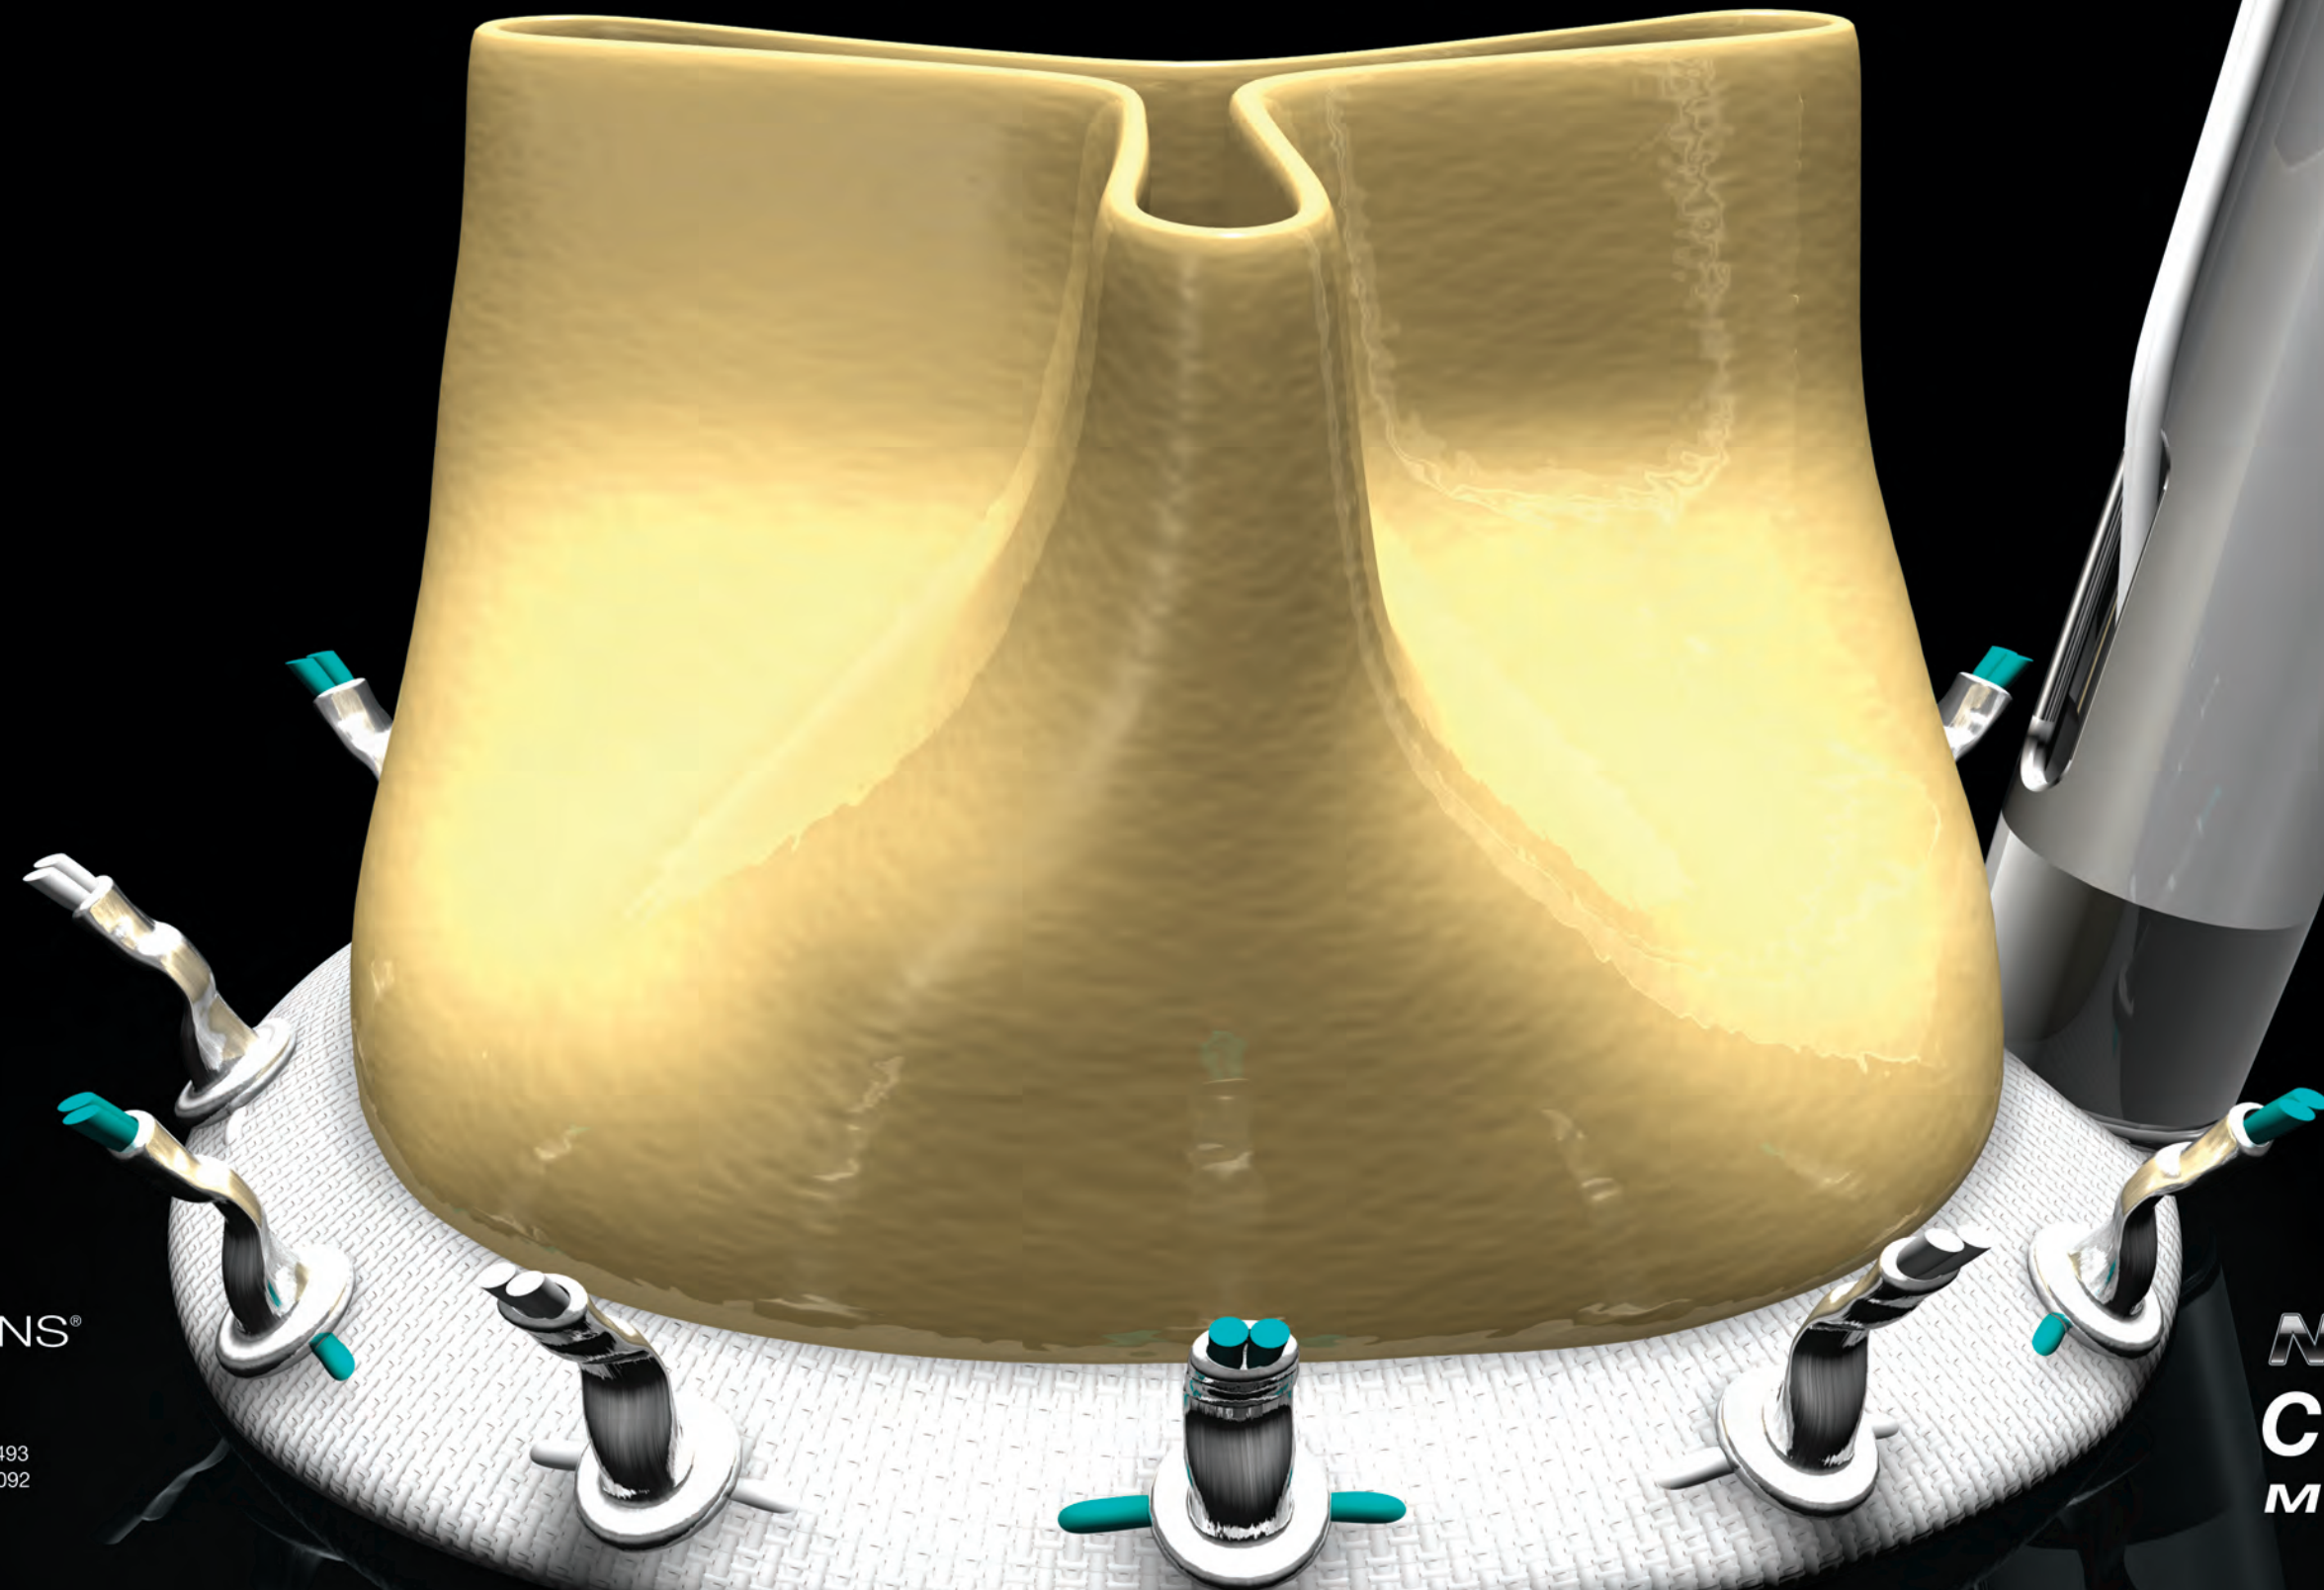

LONGER
ROTATING SHAFT

MORE REACH
EASIER CONTROL

LSI SOLUTIONS®

7796 Victor-Mendon Road
Victor, New York 14564 U.S.A.
Customer Service: +1.866.575.3493
Technical Support: +1.866.428.9092
Fax: +1.585.742.8086
www.lsisolutions.com

NEW
COR-KNOT
MINI® DEVICE