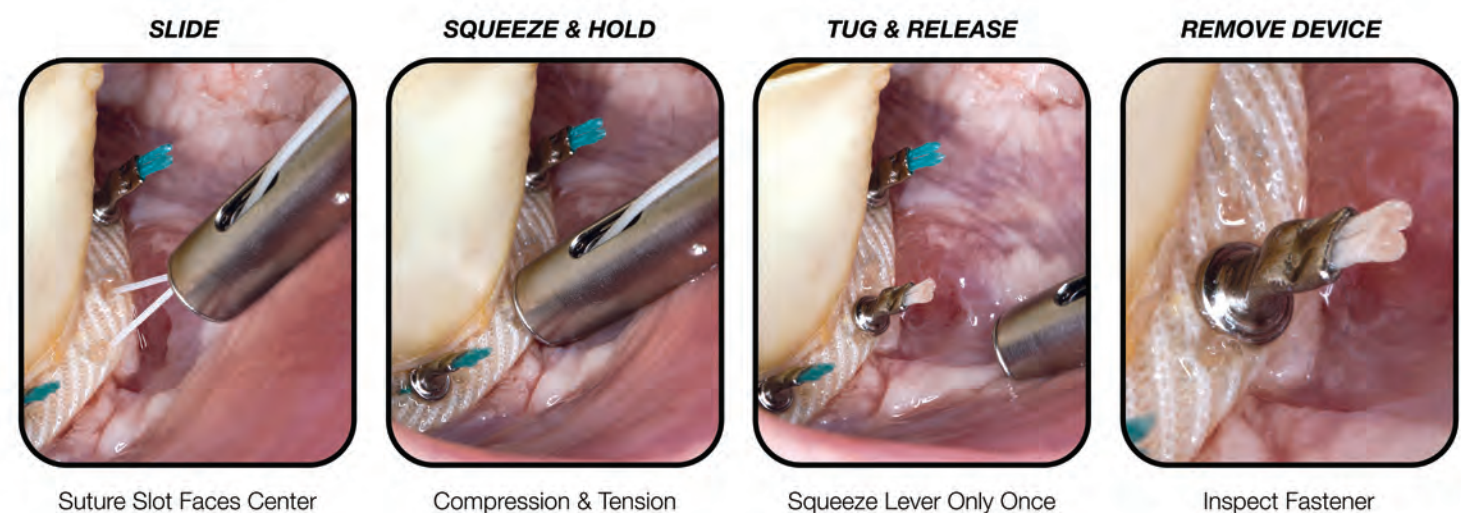

NEW
COR-KNOT
MINI® DEVICE

COR-KNOT MINI® DEVICE

SPINI MINI SHAFT | 17cm Long, Rotating Shaft

COR-KNOT MINI® PRODUCT ORDERING		SUPPLIED: STERILE	
	REORDER	PRODUCT	DESCRIPTION
 x 6	REF 031400	COR-KNOT MINI® DEVICE KIT	Box of 6 Kits (2 Devices per Kit)
 x 12	REF 030950	COR-KNOT® QUICK LOAD® SINGLES	Box of 12 Singles (1 Fastener per Pouch)
 x 12	REF 030902	COR-KNOT® QUICK LOAD® 6-POUCH	Box of 12 Pouches (6 Fasteners per Pouch)
 x 6  x 6	REF 031450	COR-KNOT MINI® COMBO KIT	Box of 6 Kits (2 Devices & 12 Fasteners per Kit)