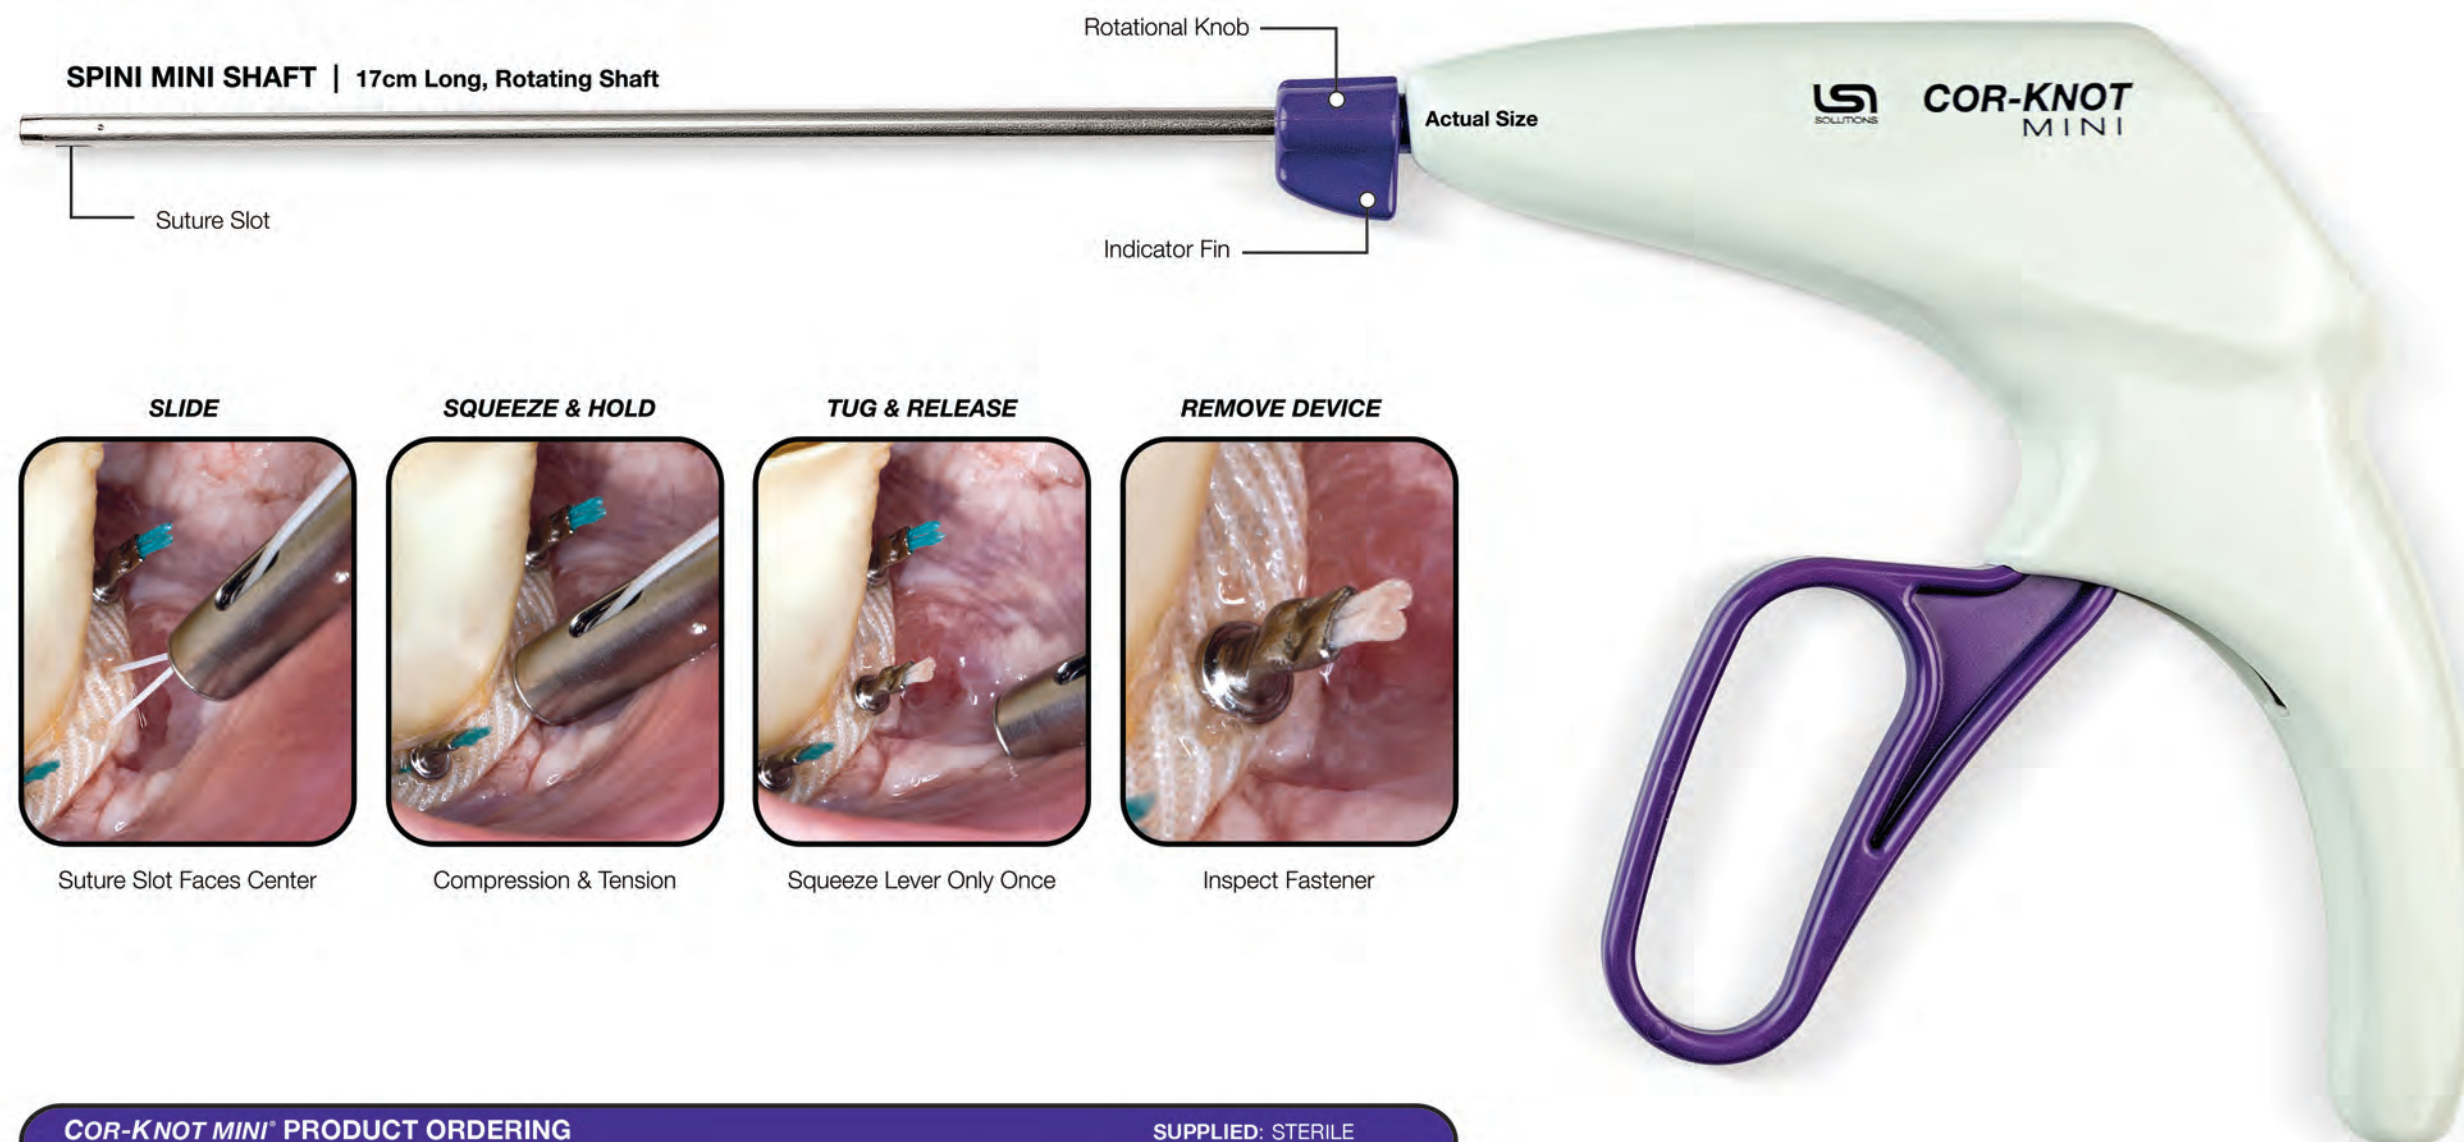

NEW
COR-KNOT
MINI® DEVICE

COR-KNOT MINI® DEVICE

SPINI MINI SHAFT | 17cm Long, Rotating Shaft

COR-KNOT MINI® PRODUCT ORDERING		SUPPLIED: STERILE	
	REORDER	PRODUCT	DESCRIPTION
 x 6	REF 031400	COR-KNOT MINI® DEVICE KIT	Box of 6 Kits (2 Devices per Kit)
 x 12	REF 030950	COR-KNOT® QUICK LOAD® SINGLES	Box of 12 Singles (1 Fastener per Pouch)
 x 12	REF 030902	COR-KNOT® QUICK LOAD® 6-POUCH	Box of 12 Pouches (6 Fasteners per Pouch)
 x 6  x 6	REF 031450	COR-KNOT MINI® COMBO KIT	Box of 6 Kits (2 Devices & 12 Fasteners per Kit)