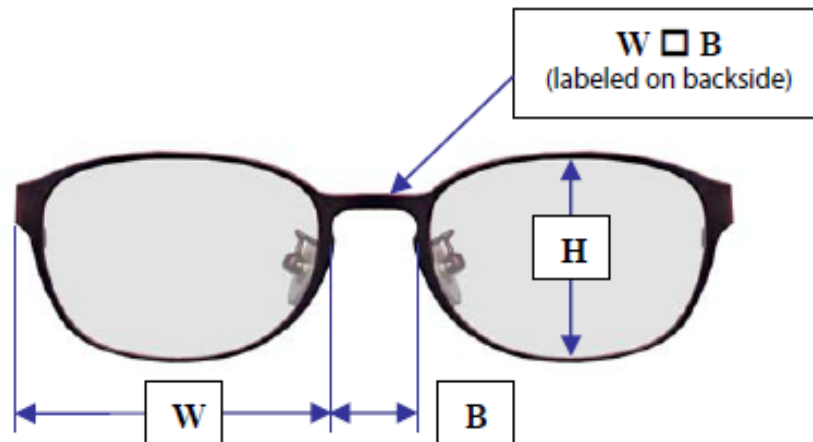

SurgiTel[®] Ergo Max 2.0

(SurgiTel[®]) Ergo Max 2.0 Frame

Frame used with FLM & TTL

Frame	B	H	W
S-type	17mm	38mm*	48mm
L-type	19mm	40mm*	55mm

*Lens height can be selected for VP and DA

Available Colors:

Black

B	H	W
18mm	34.5mm	49mm

Available Colors:

Black

Velvet Red

Silver

NEW

SurgiTel® Oakley Radar EV

(Oakley) Radar EV