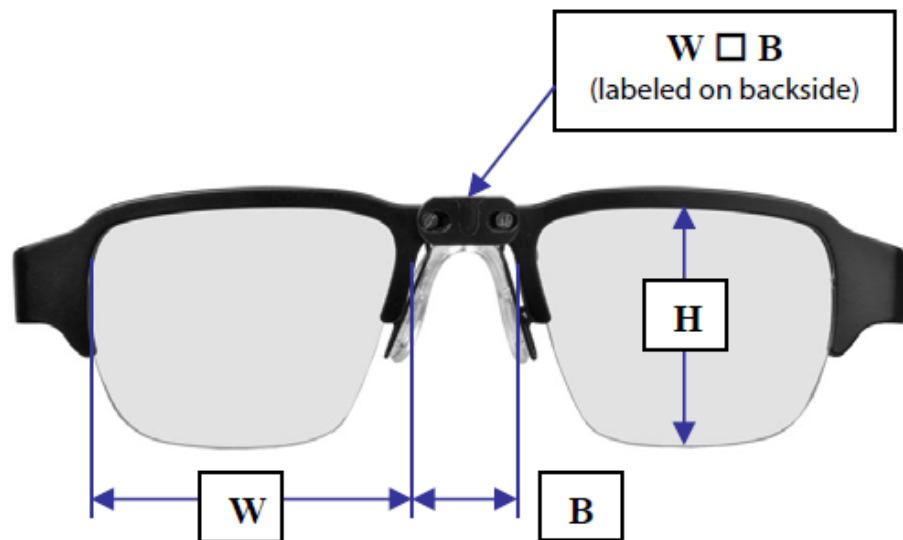

*S-type Tortoise Shell not available, possible future release

SurgiTel[®] Aero 1.0

(SurgiTel[®]) Ergo Max 1.0 Frame

Frame used with FLM & TTL

Frame	B	H	W
S-type	17mm	38mm*	48mm
L-type	19mm	40mm*	55mm

*Lens height can be selected for VP and DA

SurgiTel[®] Ergo Max 2.0

(SurgiTel[®]) Ergo Max 2.0 Frame

Frame used with FLM & TTL

Frame	B	H	W
S-type	17mm	38mm*	48mm
L-type	19mm	40mm*	55mm

*Lens height can be selected for VP and DA

Available Colors:

Black