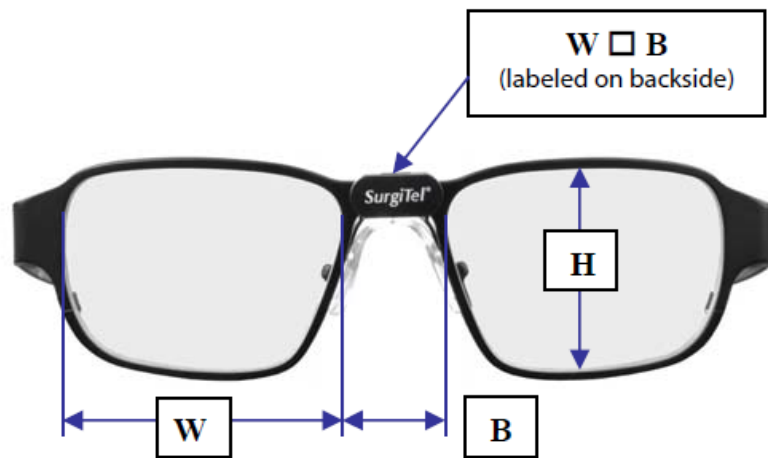

NEW

Navy

NEW

SurgiTel[®] Aero 3.0

(SurgiTel[®]) Aero 3.0 Frame

Frame used with FLM & TTL

Frame	B	H	W
S-type	18mm	38mm	46mm
M-type	19mm	38mm	53mm
L-type	19mm	42mm	53mm

Frame Color Choices:

*S-type Tortoise Shell not available, possible future release

SurgiTel[®] Aero 1.0

(SurgiTel[®]) Ergo Max 1.0 Frame

Frame used with FLM & TTL

Frame	B	H	W
S-type	17mm	38mm*	48mm
L-type	19mm	40mm*	55mm

*Lens height can be selected for VP and DA