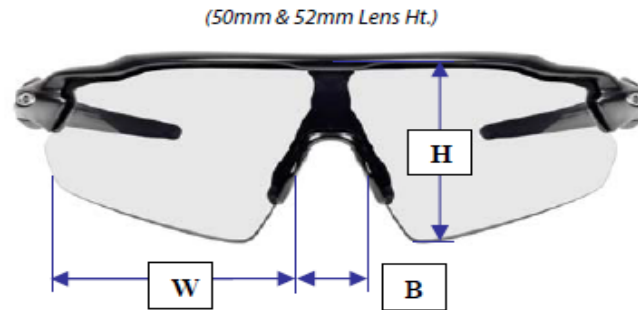

*Lens height can be selected for VP and DA

(46mm Lens Ht. (for high cheekbones))

Available Colors:

Black

White

Bordeaux

NEW

Navy

NEW

SurgiTel®

Oakley Radar EX XS

(Oakley) Radar EV XS

Frame used with FLM & TTL (EVK450/550/650/800 not recommended for TTL)

Call-out (Lens Ht.)	B	H	W
44mm	17mm	44mm	52.5mm
46mm	17mm	46mm	52.5mm
48mm	17mm	48mm	52.5mm
50mm	17mm	50mm*	52.5mm

*Lens height can be selected for VP and DA

(44mm & 46mm Lens Ht. (for high cheekbones))

Available Colors:

Steel, Black Earsocks

Steel, Red Earsocks

NEW

Polished White, Black Earsocks

Polished White, Navy Earsocks