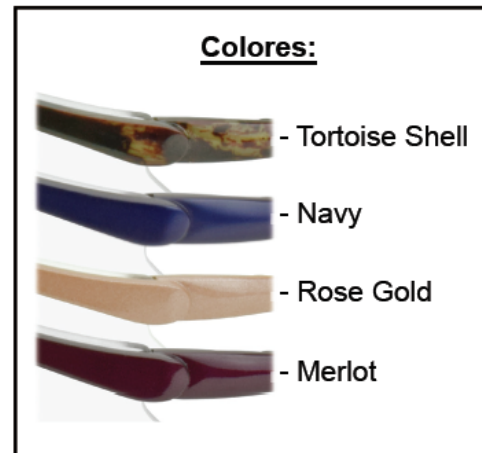

SurgiTel® Con2our

SurgiTel® Con2our