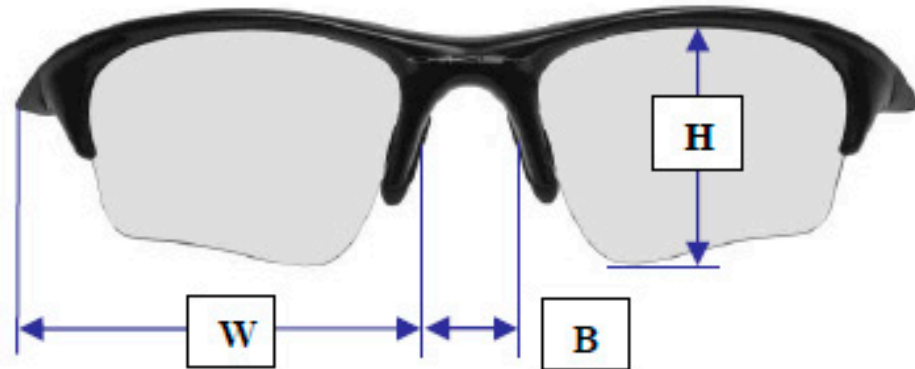

Available Colors:

Black

Grey Smoke

SurgiTel[®] Oakley Half 2.0

Oakley Half Jacket 2.0

Frame used with TTL (EVK550/650/800 not recommended)

Frame	B	H	W
S-type	15mm	38mm*	62mm
M-type	15mm	40mm*	62mm
L-type	15mm	42mm*	62mm

*Lens height can be selected for VP and DA

Available Colors:

Black