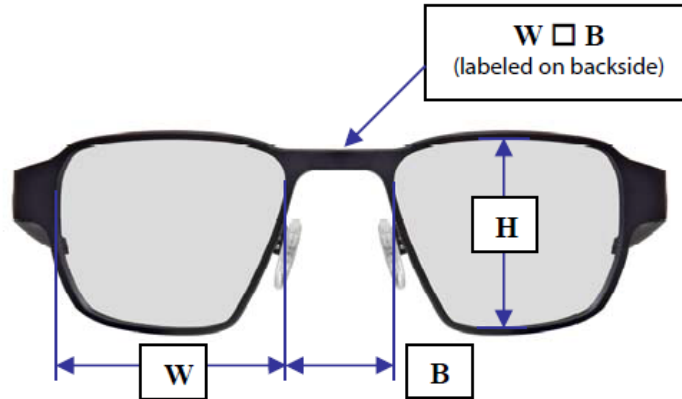

Black

SurgiTel[®] Con2our

SurgiTel[®] Con2our

SurgiTel[®] Aero 2.0

(SurgiTel[®]) Aero 2.0 Frame

Frame used with FLM & TTL

Frame	B	H	W
S-type	18mm	38mm	46mm
M-type	19mm	38mm	53mm

Frame Color Choices: