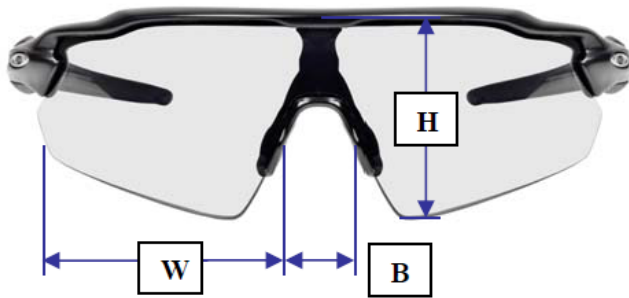

SurgiTel® Oakley Radar EV

(Oakley) Radar EV

Frame used with FLM & TTL (EVK450/550/650/800 not recommended for TTL)

(48mm, 50mm & 52mm Lens Ht.)