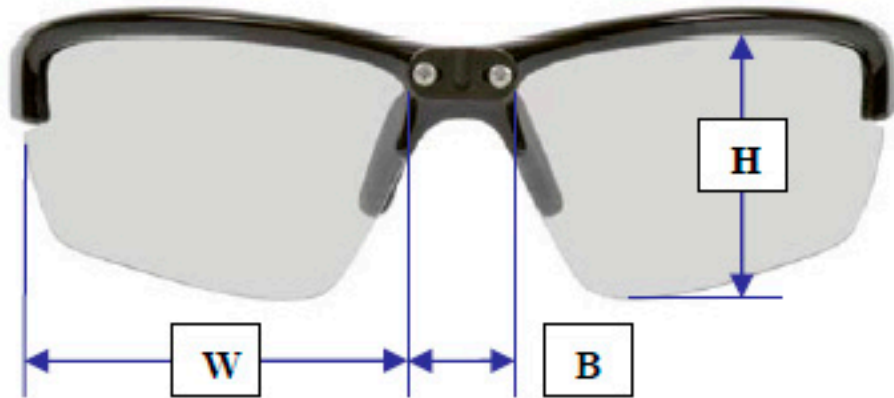

*Lens height can be selected for VP and DA

Available Colors:

Black

White

Matte Blue

NEW

Hot Pink

NEW

Rubi

NEW

SurgiTel[®] Sundog Draw

SurgiTel[®] Sundog Draw

Frame used with FLM & TTL (EVK550/650/800 not recommended for TTL)

B	H	W
16mm	41mm*	71mm

*Lens height can be customized for VP and DA

Available Colors:

Black

SurgiTel[®] Con2our

SurgiTel[®] Con2our

SurgiTel[®] Aero 2.0

(SurgiTel[®]) Aero 2.0 Frame

Frame used with FLM & TTL

Frame	B	H	W
S-type	18mm	38mm	46mm
M-type	19mm	38mm	53mm

Frame Color Choices: