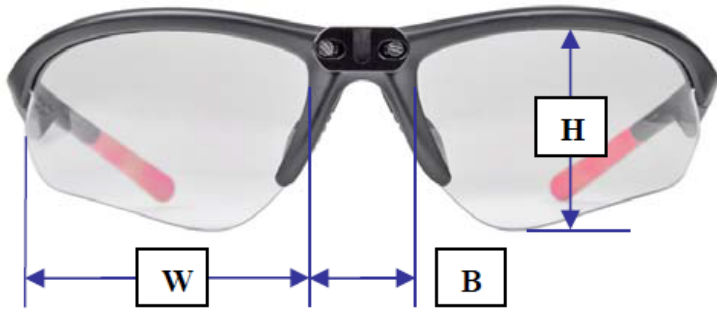

Lupas Quirúrgicas

SurgiTel[®]

Monturas *SurgiTel*[®] y  **OAKLEY**

SurgiTel[®] Sundog Prime

Prime

Frame used with FLM & TTL (EVK450/550/650/800 not recommended for TTL)

Call-out (Lens Ht.)	B	H	W
38mm	19mm	38mm*	60.5mm
40mm	19mm	40mm*	60.5mm
42mm	19mm	42mm*	60.5mm
44mm	19mm	44mm*	60.5mm

*Lens height can be selected for VP and DA

Available Colors:

Black

White

Matte Blue

NEW

Hot Pink

NEW