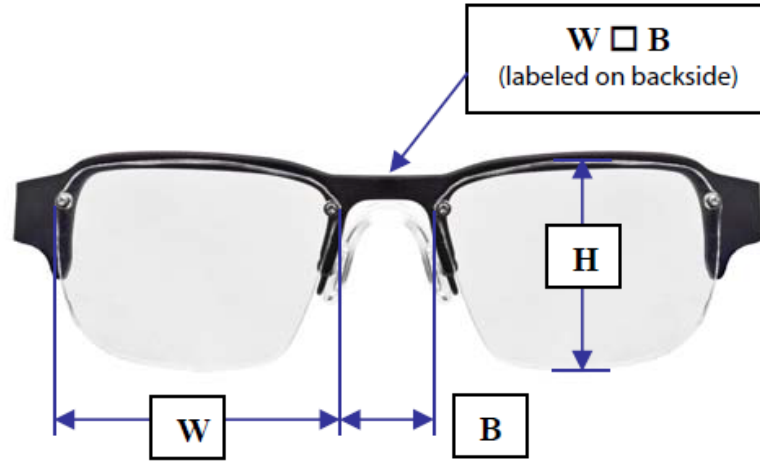

*S-type Tortoise Shell not available, possible future release

SurgiTel[®] Aero 1.0

(SurgiTel[®]) Ergo Max 1.0 Frame

Frame used with FLM & TTL

Frame	B	H	W
S-type	17mm	38mm*	48mm
L-type	19mm	40mm*	55mm

*Lens height can be selected for VP and DA