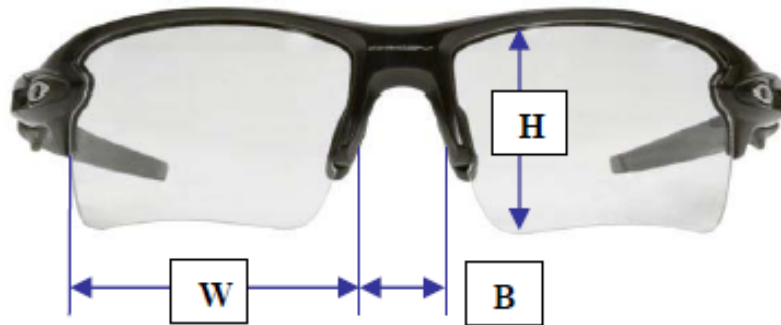

SurgiTel® Oakley Flak 2.0

(Oakley) Flak 2.0

Frame used with FLM & TTL (EVK550/650/800 not recommended for TTL)